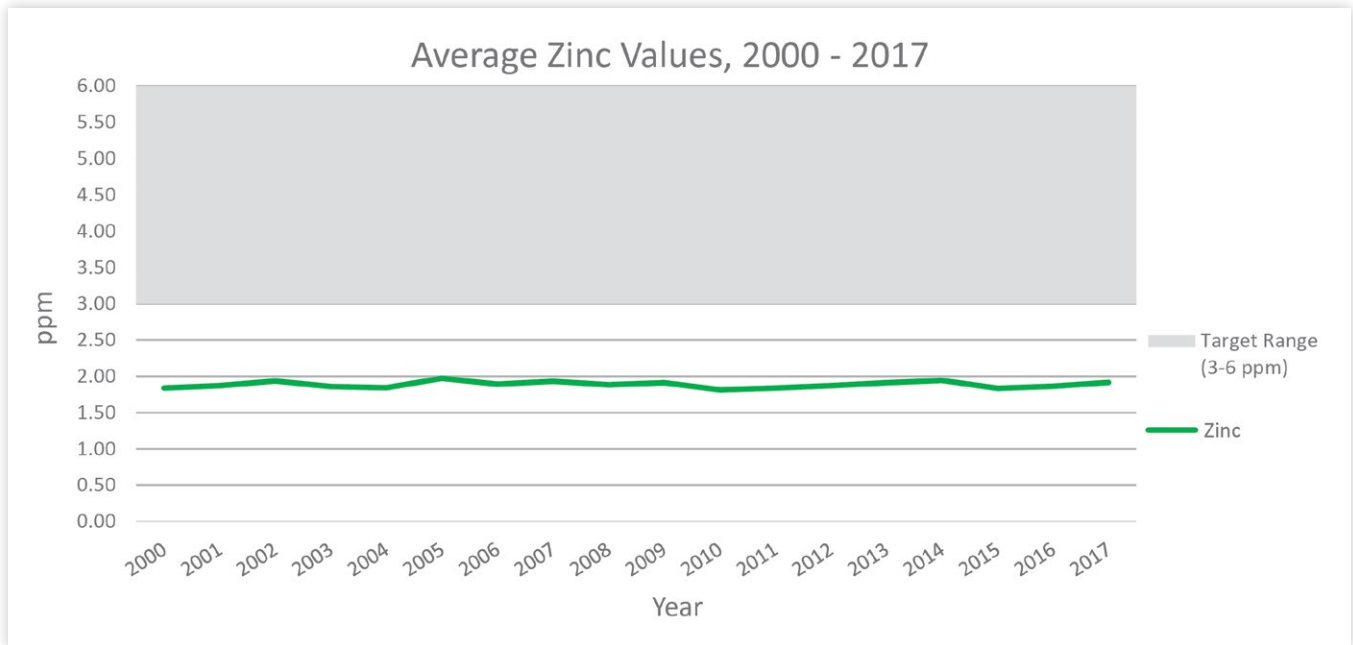

2000 - 2017

Midwest Average Micronutrient Values

Data for this report provided by Midwest Laboratories. Comprises average annual soil test values collected by the laboratory from 2000 to 2017. Includes the states of Nebraska, Iowa, South Dakota, and Minnesota.