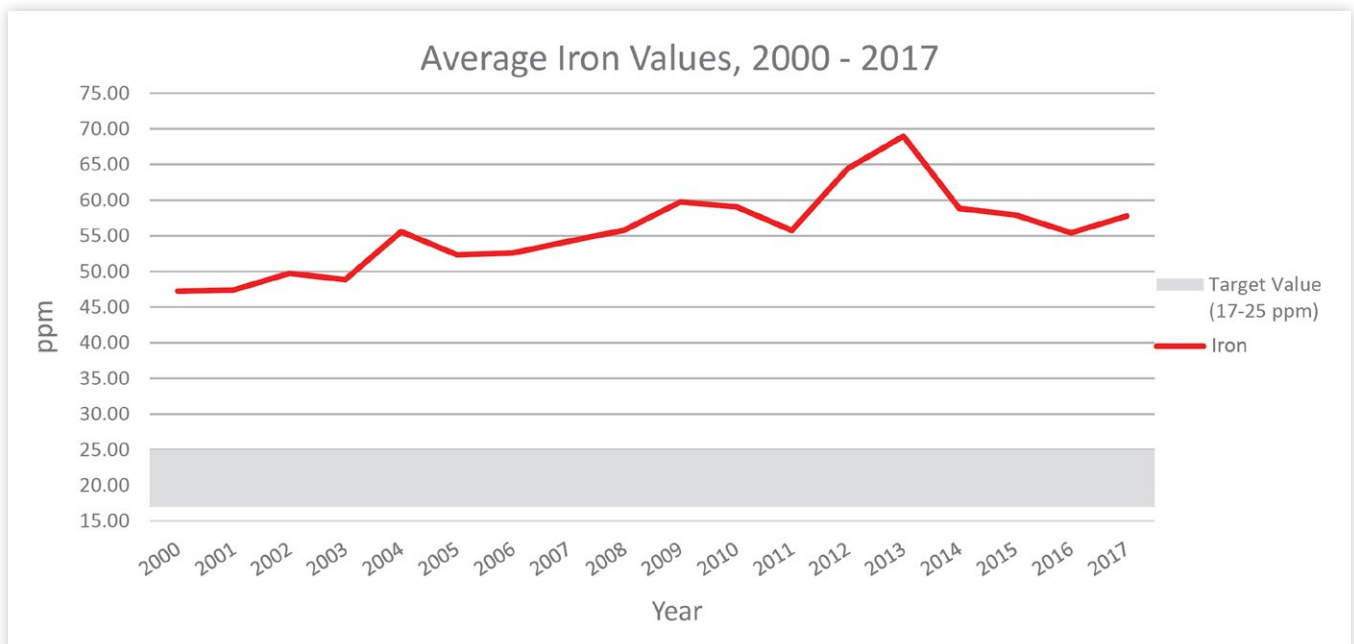

MIDWEST AVERAGE MICRONUTRIENT VALUES