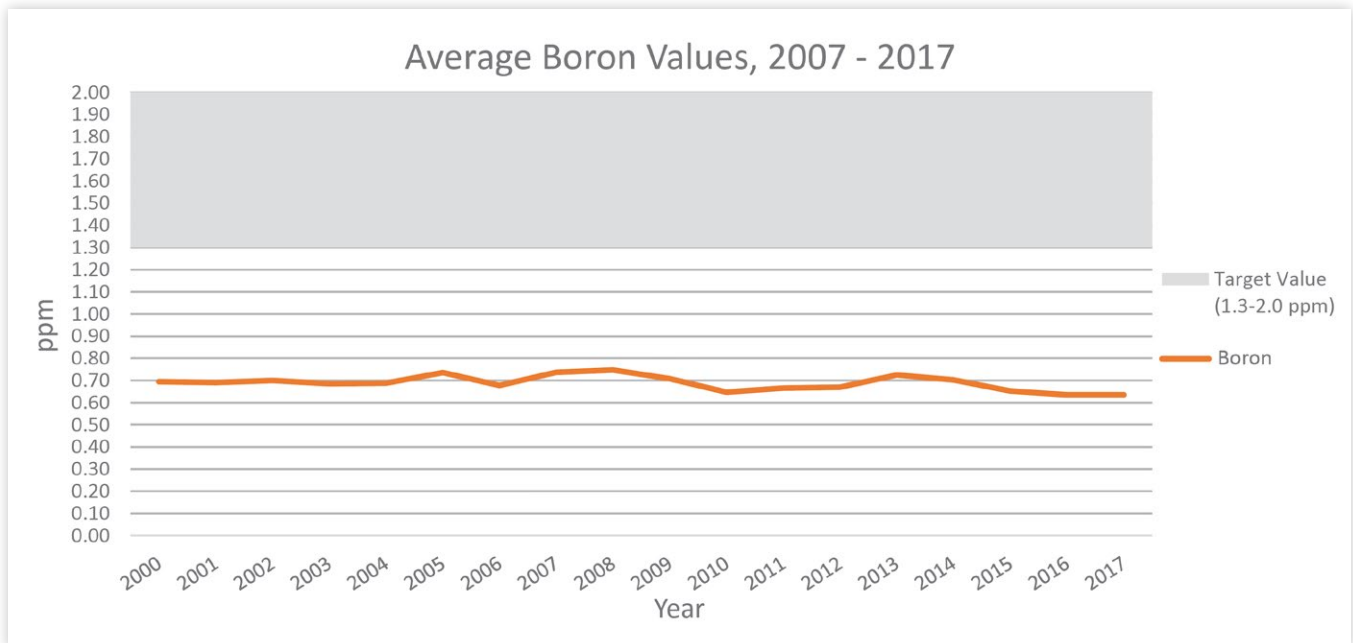

2000 - 2017

Midwest Average Micronutrient Values

Data for this report provided by Midwest Laboratories. Comprises average annual soil test values collected by the laboratory from 2000 to 2017. Includes the states of Nebraska, Iowa, South Dakota, and Minnesota.

MIDWEST AVERAGE MICRONUTRIENT VALUES

MIDWEST AVERAGE MICRONUTRIENT VALUES