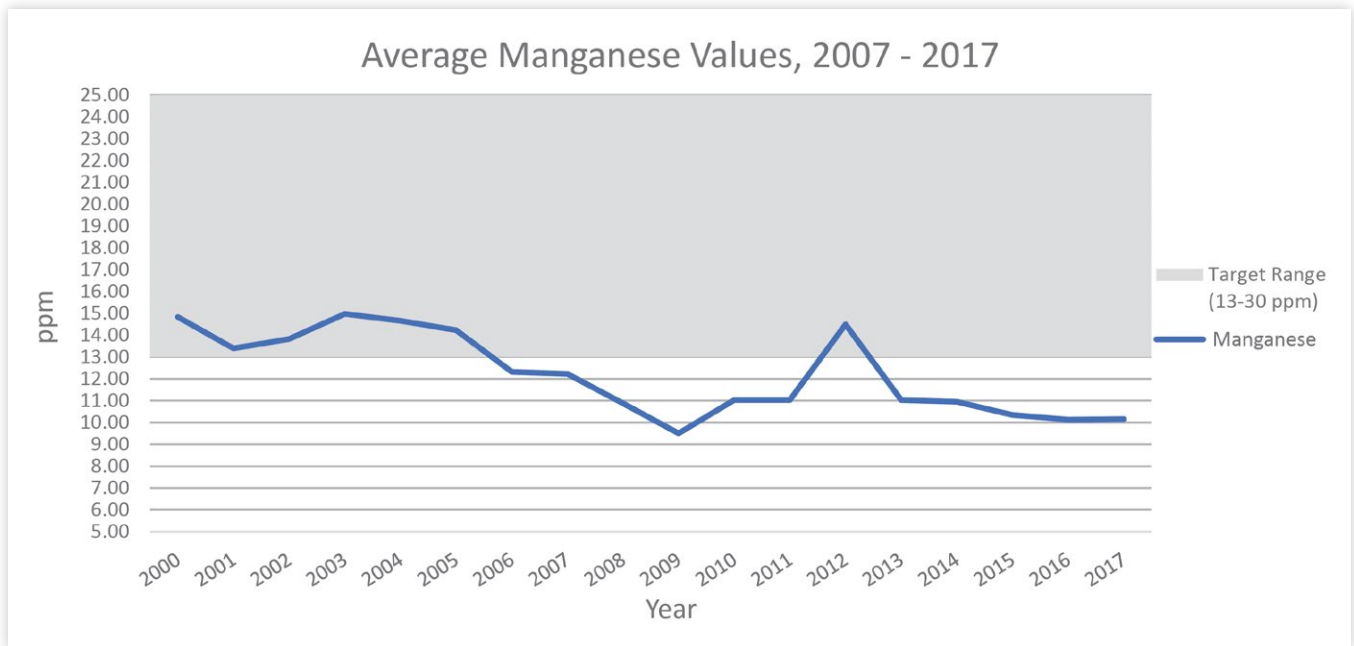

2000 - 2017

Midwest Average Micronutrient Values

Data for this report provided by Midwest Laboratories. Comprises average annual soil test values collected by the laboratory from 2000 to 2017. Includes the states of Nebraska, Iowa, South Dakota, and Minnesota.

MIDWEST AVERAGE MICRONUTRIENT VALUES

MIDWEST AVERAGE MICRONUTRIENT VALUES